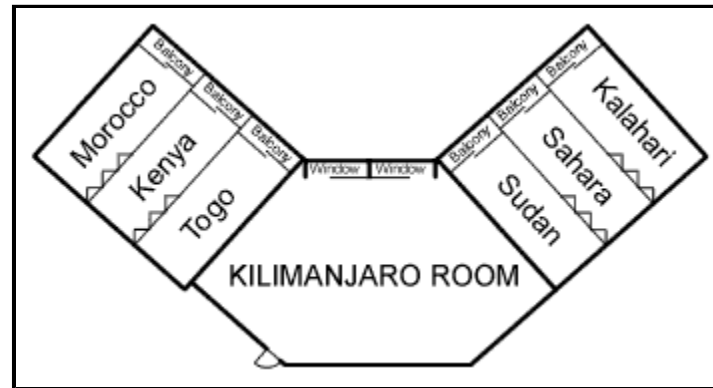

Kilimanjaro Room

	Kilimanjaro Ballroom	Kilimanjaro Room	Triple Room	Double Room	Single Room
Room					
Sq. Feet	4182	1920	1131	754	377
Dimensions	138' x 29'	60' x 32'	39' x 29'	26' x 29'	13' x 29'
Ceiling Height	12'	10'	10'	10'	10'
Classroom	200	120	45	30	15
Theater	220	150	70	50	30
Hollow Sq. or Conference	n/a	72	35	24	12
Reception	260	160	100	65	30
Banquet	220	110	60	40	20
U-shape	n/a	50	30	20	10