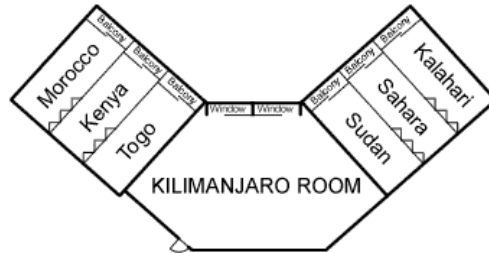

The Kilimanjaro Conference Center

Room	Kilimanjaro Ballroom	Kilimanjaro Room	Triple Room	Double Room	Single Room
Sq. Feet	4182	1920	1131	754	377
Dimensions	138' x 29'	60' x 32'	39' x 29'	26' x 29'	13' x 29'
Ceiling Height	12'	10'	10'	10'	10'
Classroom	200	120	45	30	15
Theater	220	150	70	50	30
Hollow Sq. or Conference	n/a	72	35	24	12
Reception	260	160	100	65	30
Banquet	220	110	60	40	20
U-shape	n/a	50	30	20	10

The Safari Ballroom

Room	Prefunction Area	Safari Ballroom	Salon A	Salon B	Salon C	Mozambique	Congo Room
Sq. Feet	2,500	5,940	1,980	1,980	1,980	525	348
Dimensions	n/a	108' x 55'	36' x 55'	36' x 55'	36' x 55'	25'x21'	12'x29'
Ceiling Height	n/a	14'	14'	14'	14'	12'	8'
Classroom	n/a	360	120	120	120	30	10
Theater	n/a	644	222	222	222	50	20
Hollow Sq. or Conference	n/a	n/a	52	52	52	20	16
Reception	n/a	611	211	211	211	40	
Banquet	n/a	500	120	120	120	40	
U-shape	n/a	n/a	45	45	45	25	