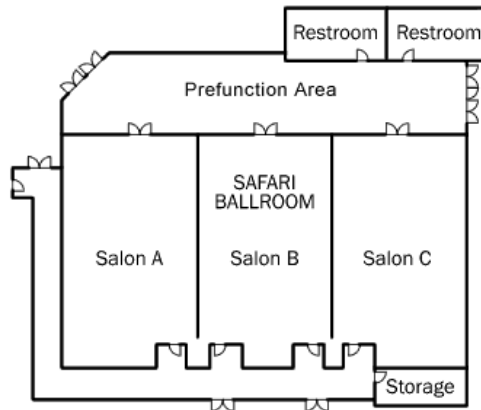

The Kilimanjaro Conference Center

Room	Kilimanjaro Ballroom	Kilimanjaro Room	Triple Room	Double Room	Single Room
Sq. Feet	4182	1920	1131	754	377
Dimensions	138' x 29'	60' x 32'	39' x 29'	26' x 29'	13' x 29'
Ceiling Height	12'	10'	10'	10'	10'
Classroom	200	120	45	30	15
Theater	220	150	70	50	30
Hollow Sq. or Conference	n/a	72	35	24	12
Reception	260	160	100	65	30
Banquet	220	110	60	40	20
U-shape	n/a	50	30	20	10

The Safari Ballroom

Room	Prefunction Area	Safari Ballroom	Salon A	Salon B	Salon C	Mozambique	Congo Room
Sq. Feet	2,500	5,940	1,980	1,980	1,980	525	348
Dimensions	n/a	108' x 55'	36' x 55'	36' x 55'	36' x 55'	25'x21'	12'x29'
Ceiling Height	n/a	14'	14'	14'	14'	12'	8'
Classroom	n/a	360	120	120	120	30	10
Theater	n/a	644	222	222	222	50	20
Hollow Sq. or Conference	n/a	n/a	52	52	52	20	16
Reception	n/a	611	211	211	211	40	
Banquet	n/a	500	120	120	120	40	
U-shape	n/a	n/a	45	45	45	25	