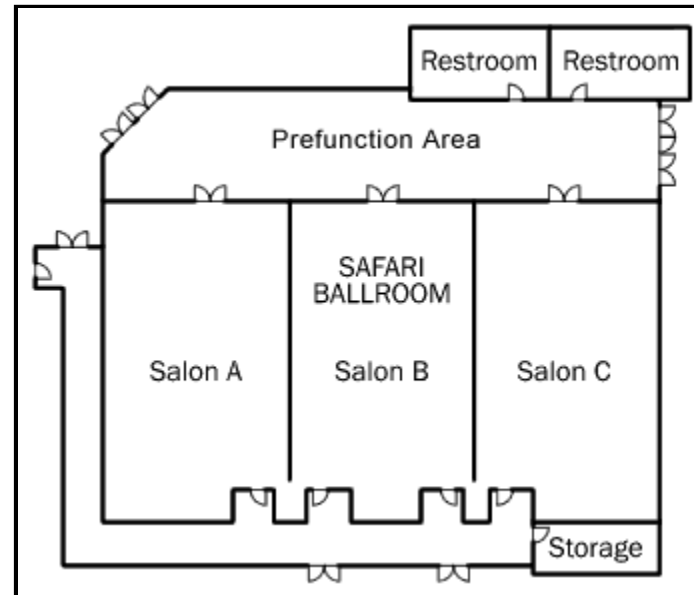

## Safari Ballroom

Room	Prefunction Area	Safari Ballroom	Salon A	Salon B	Salon C	Mozambique	Congo Room
<b>Sq. Feet</b>	2,500	5,940	1,980	1,980	1,980	525	348
<b>Dimensions</b>	n/a	108' x 55'	36' x 55'	36' x 55'	36' x 55'	25'x21'	12'x29'
<b>Ceiling Height</b>	n/a	14'	14'	14'	14'	12'	8'
<b>Classroom</b>	n/a	360	120	120	120	30	10
<b>Theater</b>	n/a	644	222	222	222	50	20
<b>Hollow Sq. or Conference</b>	n/a	n/a	52	52	52	20	16
<b>Reception</b>	n/a	611	211	211	211	40	
<b>Banquet</b>	n/a	500	120	120	120	40	
<b>U-shape</b>	n/a	n/a	45	45	45	25	